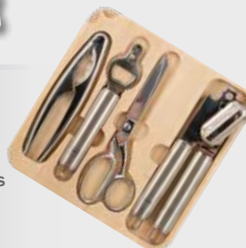

- Code: ACG00110
- 4 Beech wood modules with 24 cutlery pieces
- Includes 6 knives, 6 forks, 6 spoons & 6 teaspoons
- Suits Gourmet-Line Cutlery Tray

ESSETRE ONLY
\$150.00
+GST

GOURMET-LINE KNIFE SET MODULE

- Code: ACG00300
- Beech wood knife rack with 4 knives
- Suits Gourmet-Line Cutlery Tray

ESSETRE ONLY
\$80.00
+GST

GOURMET-LINE SPICE RACK MODULE

- Code: ACG00400
- Beech wood spice rack with 3 glass flasks
- Suits Gourmet-Line Cutlery Tray

ESSETRE ONLY
\$15.00
+GST

GOURMET-LINE UTENSIL SET MODULE

- Code: ACG00600
- Beech wood utensil rack with utensils
- Includes nut cracker, bottle opener, scissors & can opener
- Suits Gourmet-Line Cutlery Tray