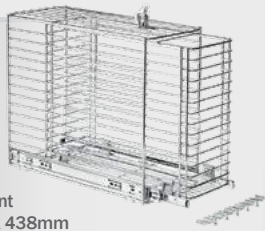

LOCKABLE DETERGENT ORGANISER

- Code: CP140
- Wire detergent organiser with safety lock & key
- Full extension ball bearing runners
- Bottom or side mount
- 214mm x 456mm x 438mm

VIBO ONLY $65.00
+GST

DOOR MOUNT VACUUM SHELF UNIT

- Code: VBDMVH
- Chrome wire door mounted unit with 3 shelves & top hook for vacuum hose
- 377mm x 102mm x 169mm
- 0.7kg